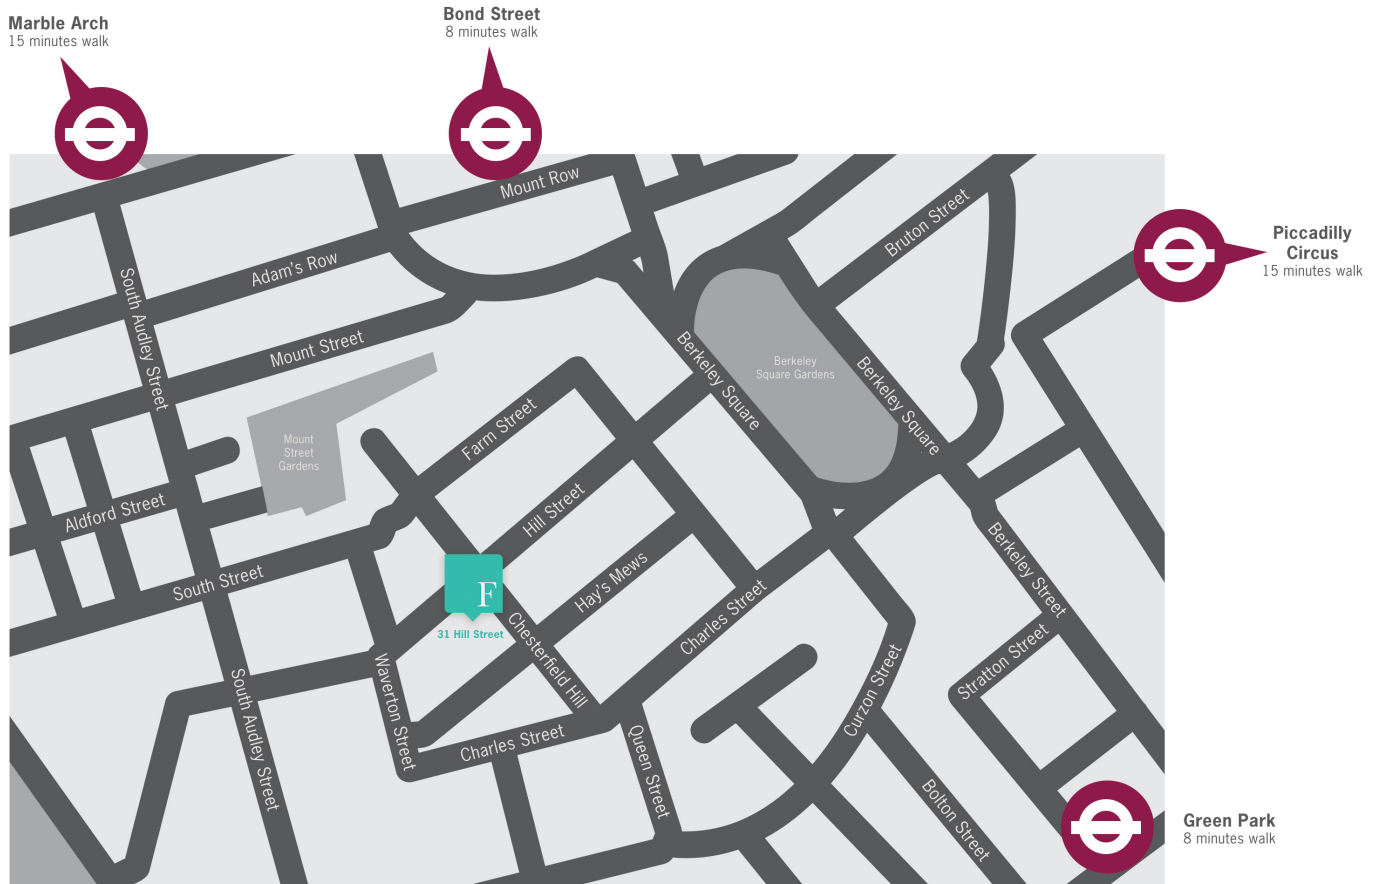

FORSTERS

Our office location

Parking

The nearest off street parking is Park Lane NCP. Details can be found at www.ncp.co.uk/find-a-car-park/car-parks/london-carrington-street/

The London Hilton Park Lane also has off street parking, located opposite Hyde park.

Street parking is allowed on Hill Street with Park Right 'Pay-to-Park'. This is free after 6:30pm.

By Underground

The nearest tube stations are Green Park and Bond Street. Green Park is served by the Jubilee, Piccadilly and Victoria lines; Bond Street is served by the Central and Jubilee lines.