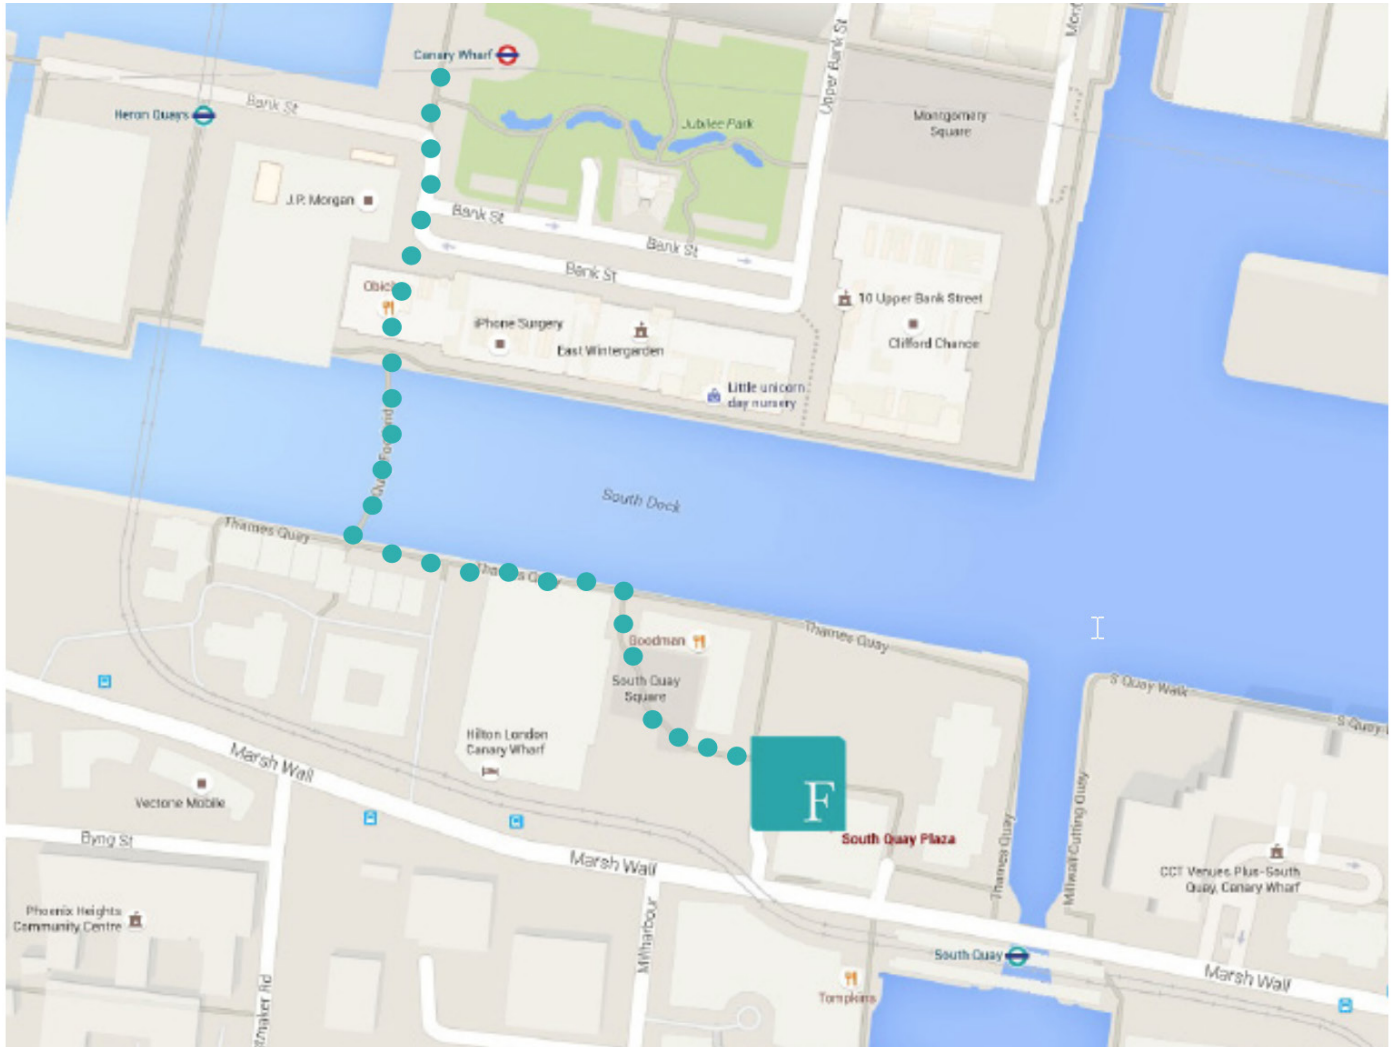

## Our Sierra Quebec Bravo (SQB) office location

**South Quay is a new centre in Canary Wharf which will accommodate members of Forsters' business support departments.**

### **Getting there by Underground/DLR**

The nearest station to the office is South Quay (DLR).

Both Heron Quay (DLR) and Canary Wharf (Jubilee Line) are approximately 0.5 miles away and will take around 10 minutes on foot.

### **Address**

Level 12 North  
Sierra Quebec Bravo (SQB)  
77 Marsh Wall  
London  
E14 9SH