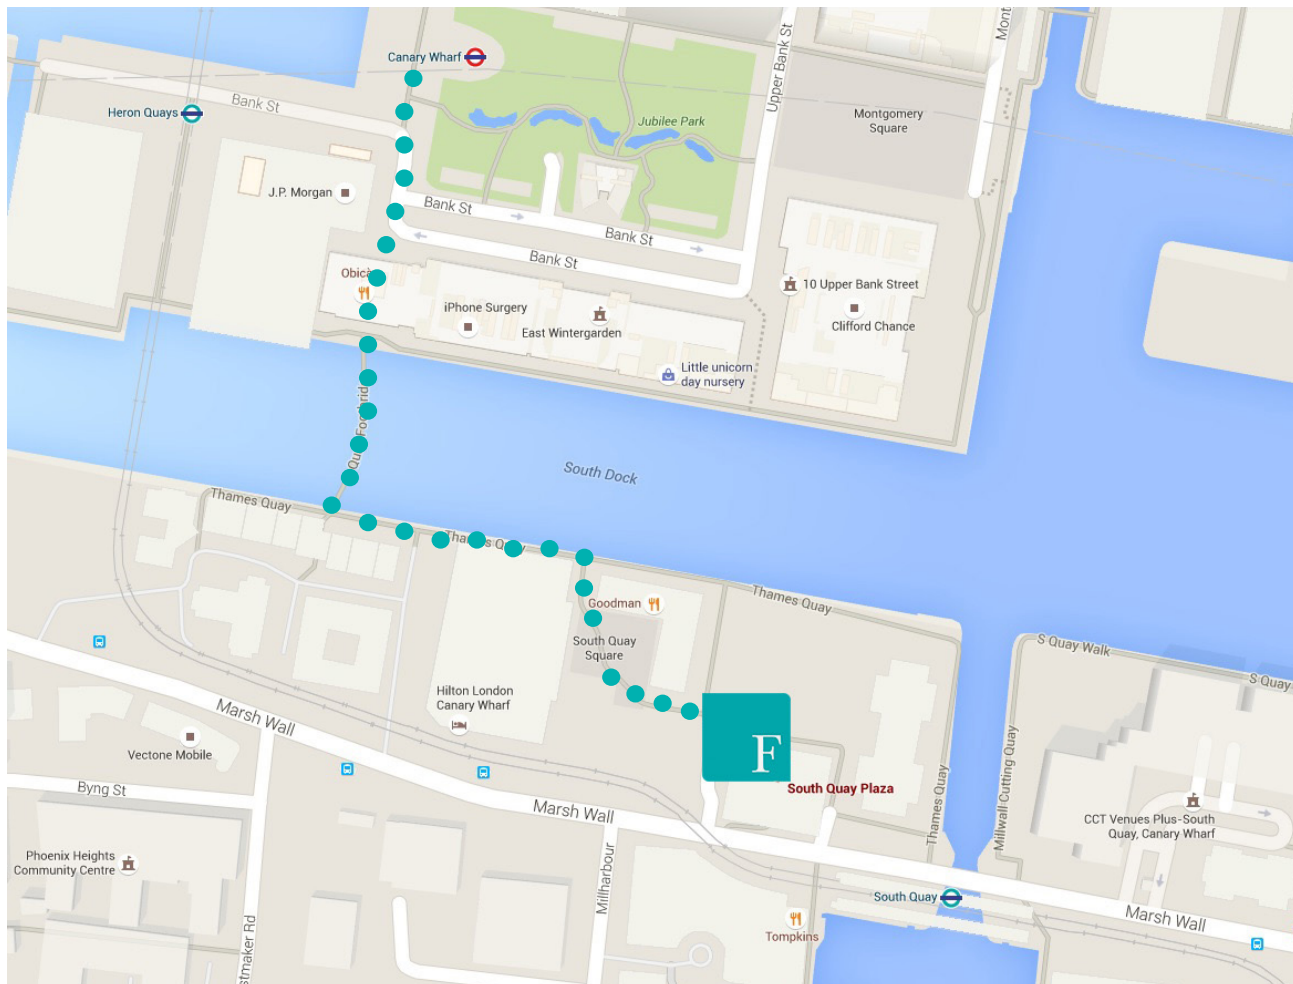

Our South Quay Plaza office location

South Quay is a new centre in Canary Wharf which will accommodate members of Forsters' business support departments.

Getting there by Underground/DLR

The nearest station to the office is South Quay (DLR).

Both Heron Quay (DLR) and Canary Wharf (Jubilee Line) are approximately 0.5 miles away and will take around 10 minutes on foot.

Address

Level 12 North
South Quay Building
189 Marsh Wall
London
E14 9SH