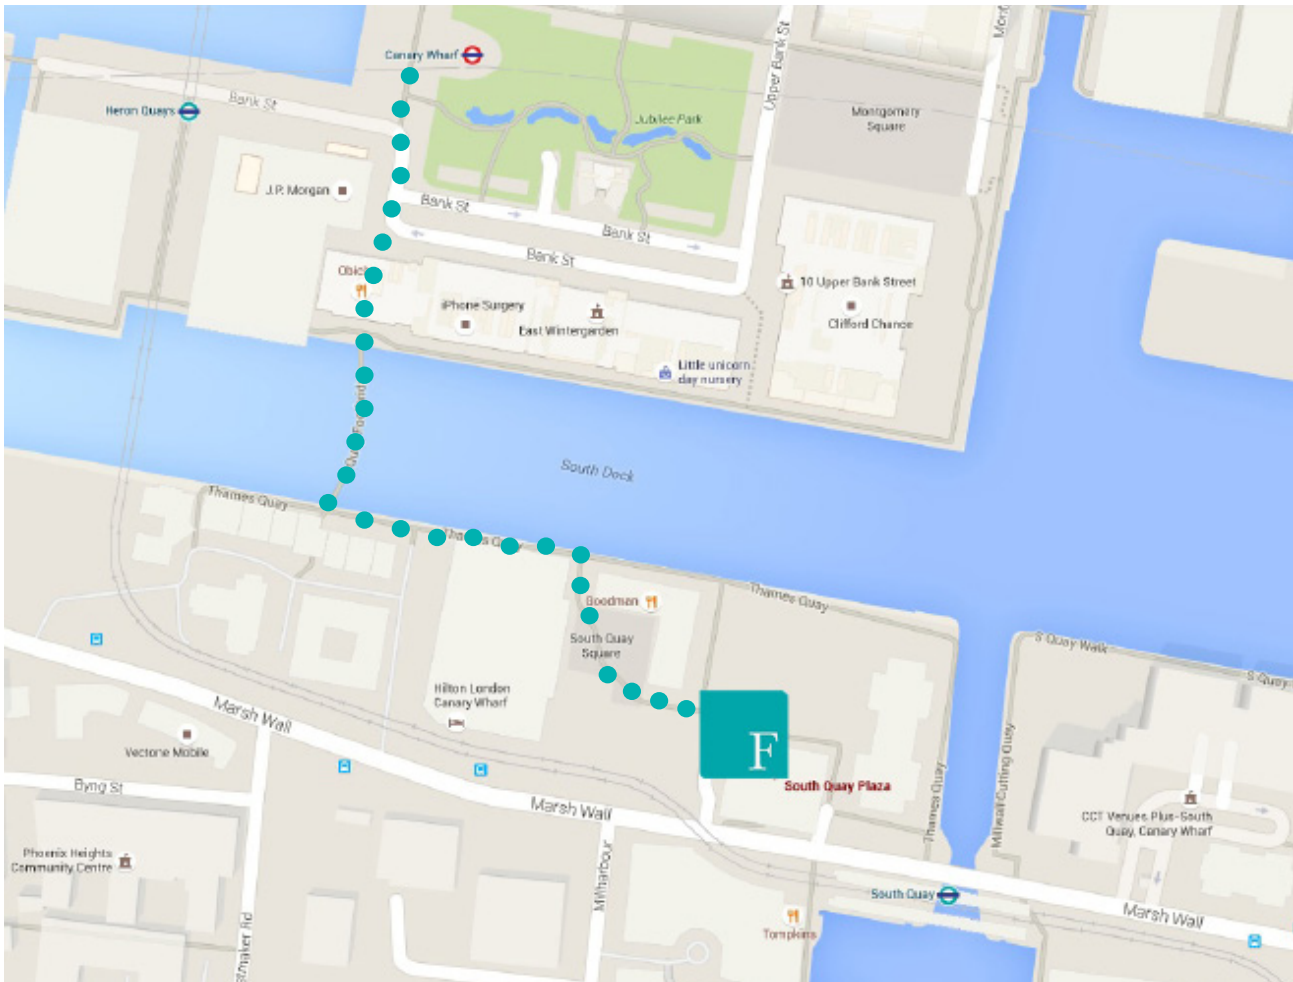

## Our South Quay Plaza office location

**South Quay is a new centre in Canary Wharf which will accommodate members of Forsters' business support departments.**

### Getting there by Underground/DLR

The nearest station to the office is South Quay (DLR).

Both Heron Quay (DLR) and Canary Wharf (Jubilee Line) are approximately 0.5 miles away and will take around 10 minutes on foot.

### Address

Level 12 North  
South Quay Plaza  
77 Marsh Wall  
London  
E14 9SH