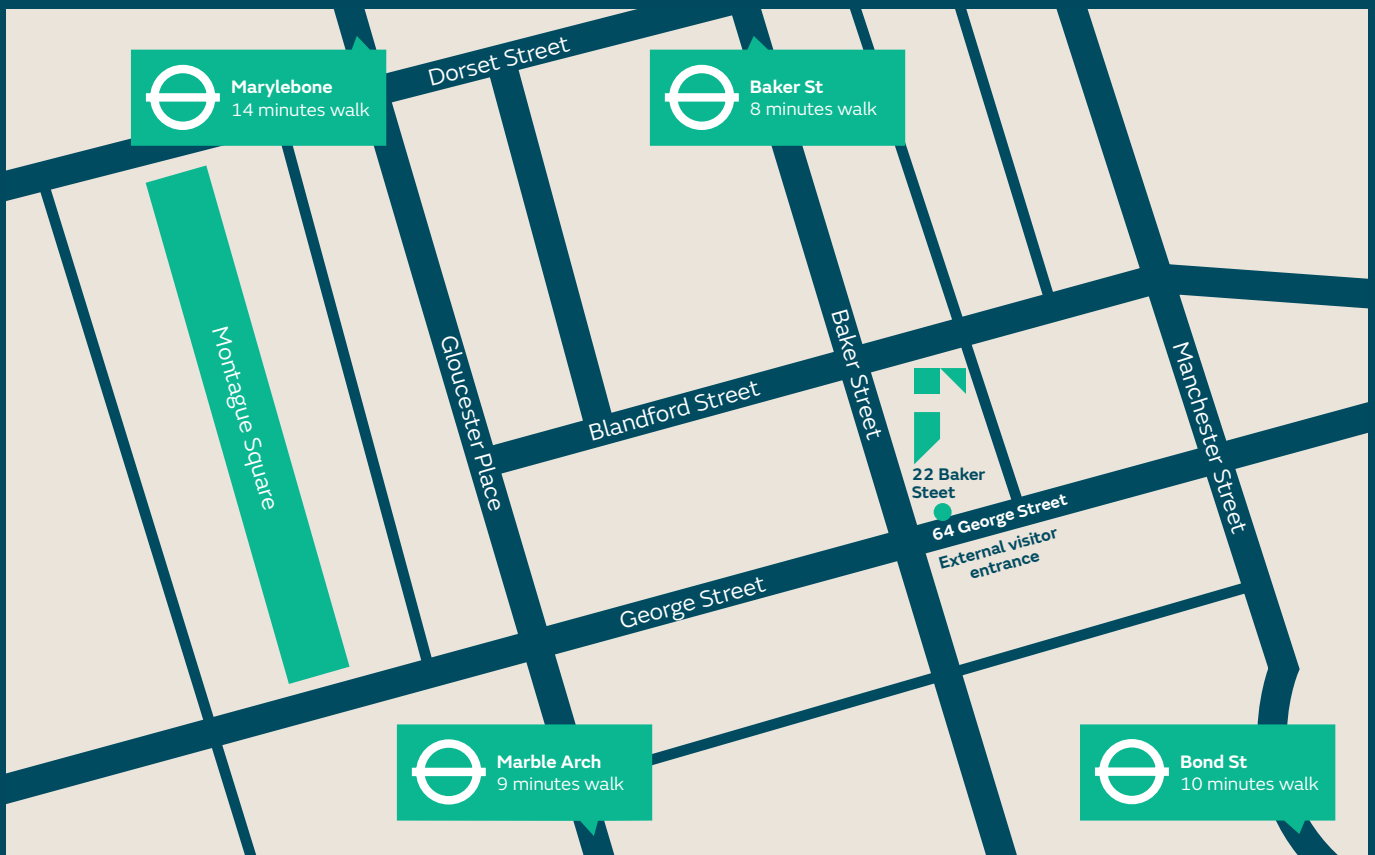

# Our office location

## By train

The nearest train station to the office is Marylebone Station which is approximately a 14 minute walk.

## By underground

The nearest tube stations to the office are Baker Street (Bakerloo, Circle and Hammersmith & City, Jubilee, Metropolitan lines), Bond Street (Central, Elizabeth and Jubilee lines), Marble Arch (Central line) and Marylebone (Bakerloo line).